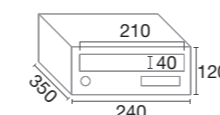

CUERPO Y PUERTA
BOX AND DOOR

El buzón de exterior 100% ACERO adaptado a la medida nacional.

The 100% STEEL outdoor mailbox adapted to the Spanish standards.

Horizon H3425

Horizon H2435

Horizon H2425

ACABADOS / FINISHES