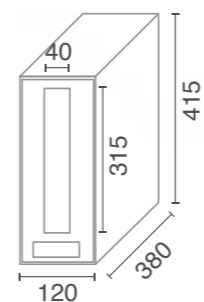

New vertical through the wall multiple mailbox, big capacity.

Vitoria DC

ACABADOS / FINISHES

Blanco / White

Negro / Black

Plata / Silver

Antracita / Anthracite

Pintura INOX / INOX paint