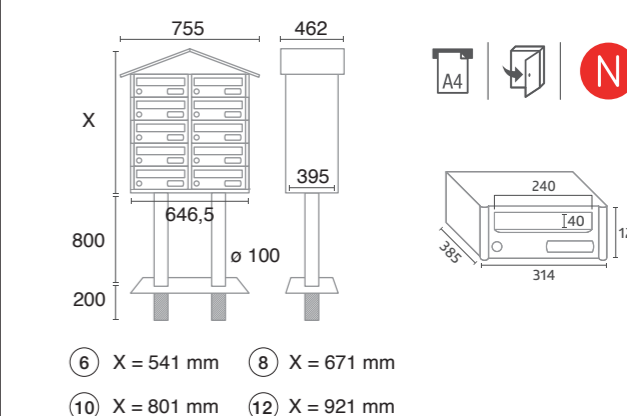

ENVOLVENTE
INCORPORADO
BUILT-IN
SURROUNDING

CUERPO
BOX

PUERTA
DOOR

Buzón reversible y apilable. Extra ancho 125 mm.

Reversible and stackable mailbox. Extra wide 125 mm.

BCP

BEST SELLER

JOMA QUALITY GUARANTEE MADE IN SPAIN