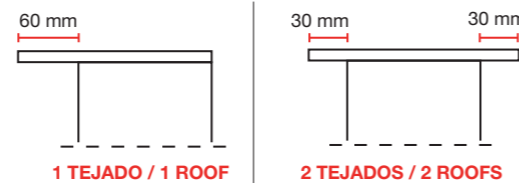

0-1-2 tejados (Envolvente para Kompact DC, doble cara) / 0-1-2 roofs (Surrounding for Kompact DC, two ways)

Caras Sides	Tejado Roof	Acabado Finish	Horizontales Horizontals
4	0	JomaColor	15DC-100-7300 102,00 €
4	1 (60 mm)		15DC-160-7300 126,00 €
4	2 (30 mm)		15DC-230-7300 137,00 €
4	0	Aluminio Anodizado Anodized Aluminium	15DC-100-6200 122,00 €
4	1 (60 mm)		15DC-160-6200 151,00 €
4	2 (30 mm)		15DC-230-6200 165,00 €