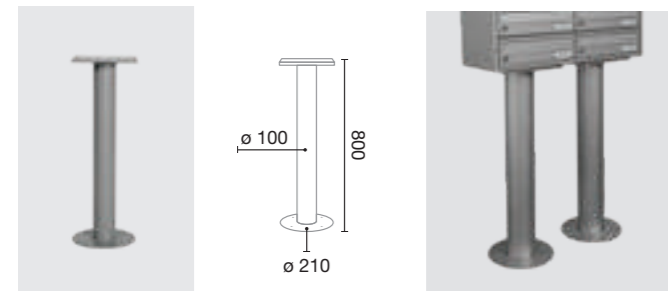

Base redondo / Base round