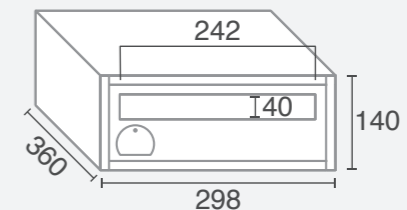

NEGRO / BLACK
Ref: VOFR-0100-13
108,50 €

RAL ESPECIAL
Ref: VOFR-9900-13
116,50 €

GRABADO LASER
LASER ENGRAVING

DIMENSIONES / DIMENSIONS

COLUMN H404 FR 60

NEW

JOMA
QUALITY
GUARANTEE
MADE IN
SPAIN

Cuerpo reforzado y compacto. Acero DC.
Reinforced body. DC Steel.