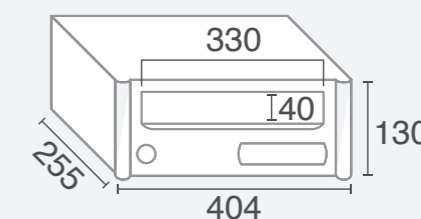

SPECIAL RAL
Ref: COFR-9900
104,50 €

GRABADO LASER
LASER ENGRAVING

DIMENSIONES / DIMENSIONS

Kompact EVO H

360 / 270

COLOR / P. 96

COMPLEMENTOS / P. 94
ACCESSORIES FOR BANKS

REPUESTOS / SPARE PARTS