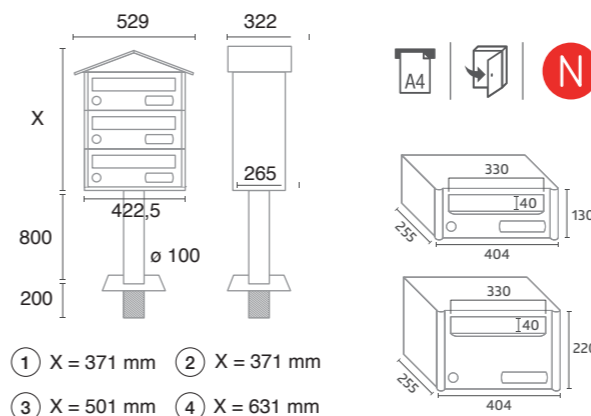

ENVOLVENTE
INCORPORADO
BUILT-IN
SURROUNDING

CUERPO
BOX

PUERTA
DOOR

Buzón reversible y apilable. Extra ancho 125 mm.

Reversible and stackable mailbox. Extra wide 125 mm.

BCP

BEST SELLER

JOMA QUALITY GUARANTEE MADE IN SPAIN