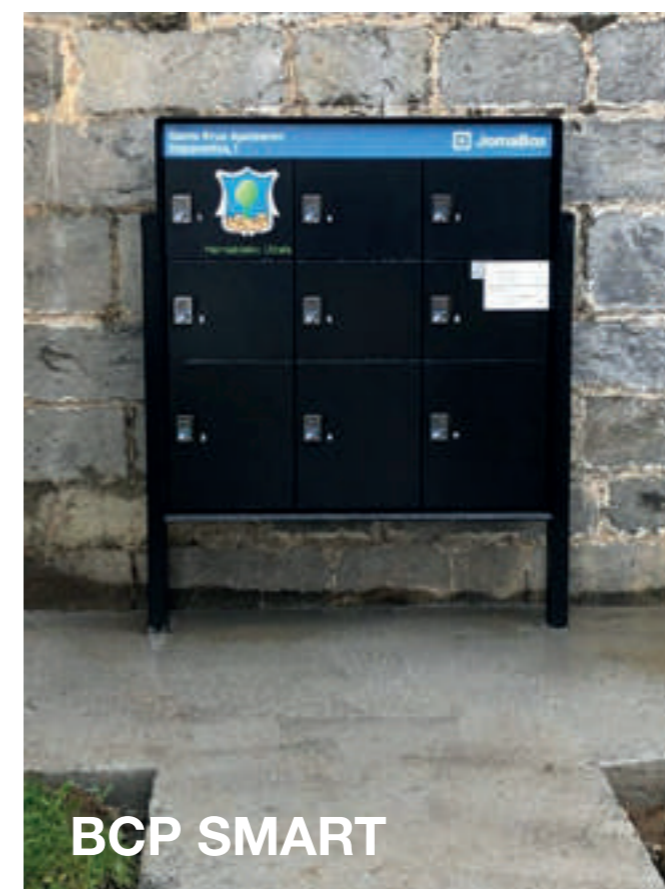

Normo Smart lock

JOMA
QUALITY
GUARANTEE
**MADE IN
SPAIN**

REF.	EAN	ACABADO / FINISH
POK2GES 	8413612192346	Gris antracita / Anthracite grey
POK2EES 	8413612192360	JomaColor 

Ver precios en catálogo "Mail Safe Box Equip 2024" / See prices in "Mail Safe Box Equip 2025" catalogue.