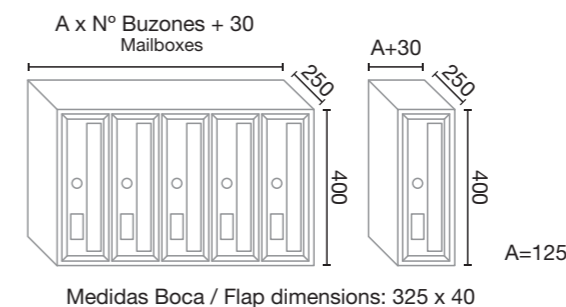

ACABADOS / FINISHES

OPCIONAL
FONDO ESPECIAL
DE 250 mm
OPTIONAL
250 mm SPECIAL
DEPTH

MEDIDAS POR GRUPO / MEASURES BY GROUP

5	6	7	8	9	10	11	12	13	14	15	16
655	780	905	1030	1155	1280	1405	1530	1655	1780	1905	2030

COMPLEMENTOS / P. 94
ACCESSORIES FOR BANKS

REPUESTOS / SPARE PARTS

CERRADURA / LOCK
REF. 51020CL

TARJETERO / NAMEPLATE
REF. 03070TAR