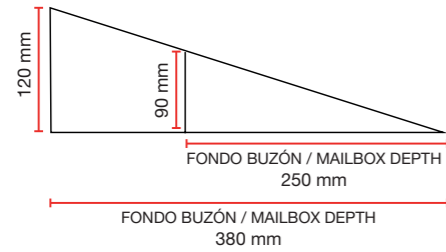

Envolvente exterior con tejado inclinado / Outdoor surrounding with sloping roof

En este nuevo diseño de envolvente para exterior, incorporamos un tejado con el ángulo de inclinación necesario para evitar el estancamiento del agua. Al mismo tiempo conseguimos que no se depositen materiales diversos sobre el mismo, como hojas, publicidad etc. manteniendo siempre una estética limpia. El tejado superior sobresale 60 mm, para dar una mayor protección y estanqueidad a los buzones.

We've included a roof with the slope angle needed to prevent water build-up in this new outdoor enclosure design. At the same time we've made it so other materials, like leaves or ads, don't build-up either, to always keep a clean appearance. The upper roof has a 60 mm overhang so the mailbox has greater protection and water resistance.

JomaColor	ENTJ-7300	194,00 €
Aluminio Anodizado Anodized Aluminium	ENTJ-6200	248,00 €

Envolvente doble exterior / Outdoor double surrounding

Envolvente doble con volumen para agrupaciones en exterior. Color personalizable.

- Espesor de chapa 1,2 mm.
- Ancho máximo envolvente 15 mm: 2.050 mm.
- (Consultar otras medidas).

Double surround for outdoor banks of mailboxes.

- Customizable color.
- Thickness of the plate 1.2 mm.
- Maximum width of surround, up to 2.050 mm.
- (Check with Joma for other dimensions).